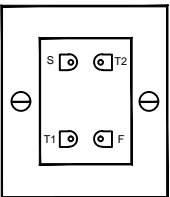

RCA 74-B Wiring Diagram
 06/03/2012 ED
 (Shown wired for 250 Ohms)

Transformer Secondary Connections

TAPS	Z - OHMS
F - S	15,000
F - T1	250
F - T2	50

TRANSFORMER SECONDARY
 (TOP VIEW)