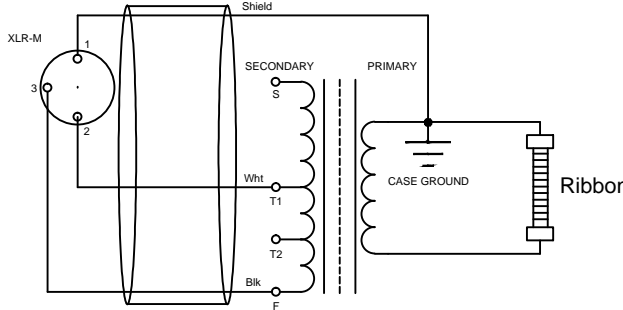

RCA 74-B Wiring Diagram
 06/03/2012 ED
 (Shown wired for 250 Ohms)

Transformer Secondary Connections

TAPS	Z - OHMS
F - S	15,000
F - T1	250
F - T2	50

TRANSFORMER SECONDARY
 (TOP VIEW)